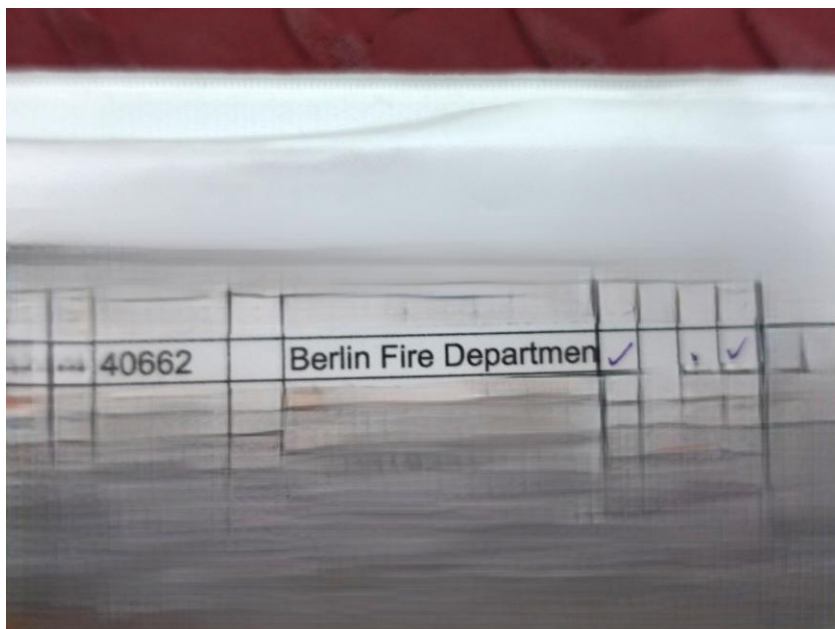

In-Production Photo Report for

Enforcer Aerial

Berlin Fire Department, NH

Job# 40662

Status as of May 15, 2026

In this report your cab remained staged, the transverse continued fabrication, and the body was fabricated and began the paint process in metal finishing. In the next report your cab may begin initial assembly, the transverse may complete fabrication, and the body may continue through paint.

DSC02037

DSC02038

DSC02039

DSC05223

DSC05224

DSC05225

DSC03303

DSC03304