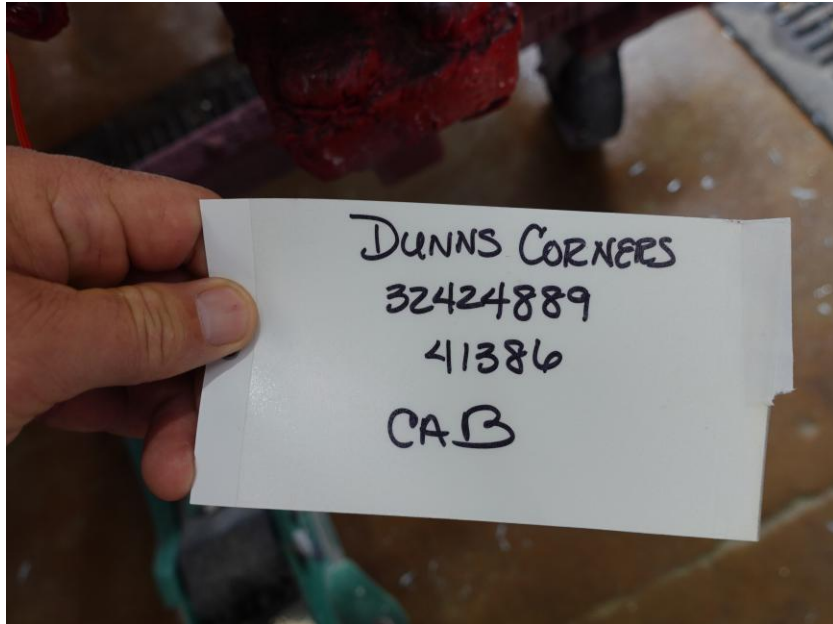

In-Production Photo Report for

Saber Pumper

Dunns Corners Fire Department, RI

Job# 41386 : PWO# 32424873

Status as of June 05, 2026

In this report your cab completed fabrication and began the paint process, the pump house began initial assembly, and the body began in paint. In the next report your cab may continue through paint, the pump house may be painted then continue initial assembly, and the body may complete the paint process.

DSC07260

DSC07261

DSC07262

DSC07263

DSC07264

DSC07297

DSC07298

DSC07299