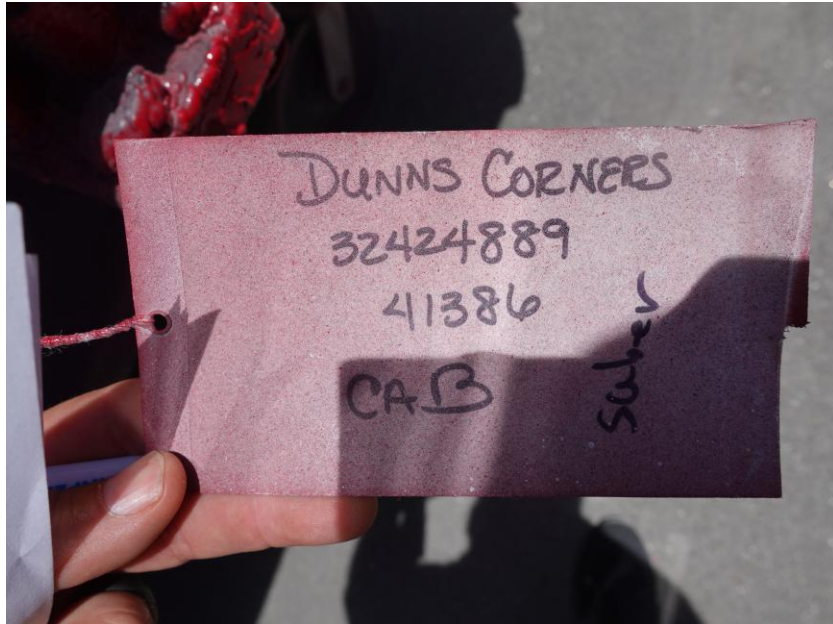

In-Production Photo Report for

Saber Pumper

Dunns Corners Fire Department, RI

Job# 41386 : PWO# 32424873

Status as of June 12, 2026

In this report your cab completed paint, the pump house was staged, and the body the paint process. In the next report your cab and body may remain staged to begin initial assembly while the pump house may be painted then continue initial assembly.

DSC07177

DSC07178

DSC07179

DSC07180

DSC07181

DSC07010

DSC07011

DSC07012

DSC07013

DSC07014

DSC07041

DSC07042

DSC07043

DSC07044

DSC07045

ALLEGIANCETM