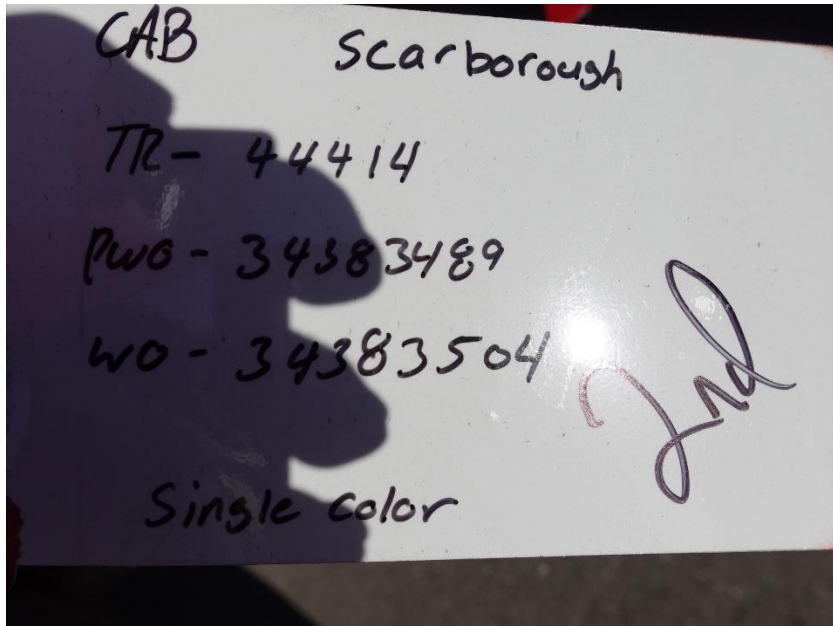

# In-Production Photo Report for

Saber Pumper

Scarborough Fire Department, ME

Job# 44414 : PWO# 34383489

---

Status as of May 01, 2026

In this report your cab remained staged, the frame was staged (no photos), the pump house was painted then staged to continue initial assembly, and the body was staged. In the next report the cab may begin initial assembly, the frame may remain staged, the pump house may continue initial assembly, and the body may begin initial assembly.

DSC07284

DSC07285

DSC07286

DSC07287

DSC07288

DSC07155

DSC07156

DSC07157

DSC07158

DSC07159

DSC07085

DSC07086

DSC07087

DSC07088

DSC07089