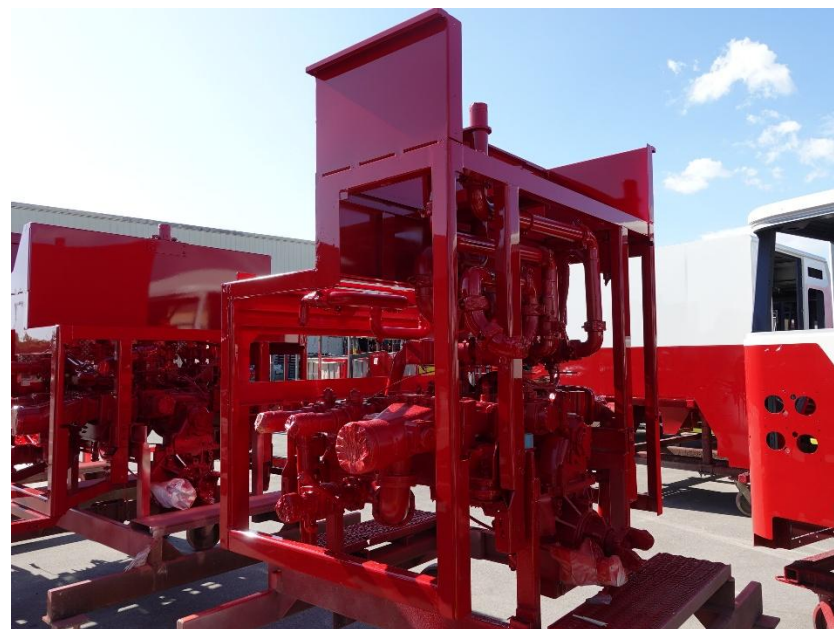

# In-Production Photo Report for

Saber Pumper

Scarborough Fire Department, ME

Job# 44414 : PWO# 34383489

---

Status as of May 01, 2026

In this report your cab remained staged, the frame was staged (no photos), the pump house was painted then staged to continue initial assembly, and the body was staged. In the next report the cab may begin initial assembly, the frame may remain staged, the pump house may continue initial assembly, and the body may begin initial assembly.

DSC07284

DSC07285

DSC07286

DSC07287

DSC07288

DSC07155

DSC07156

DSC07157